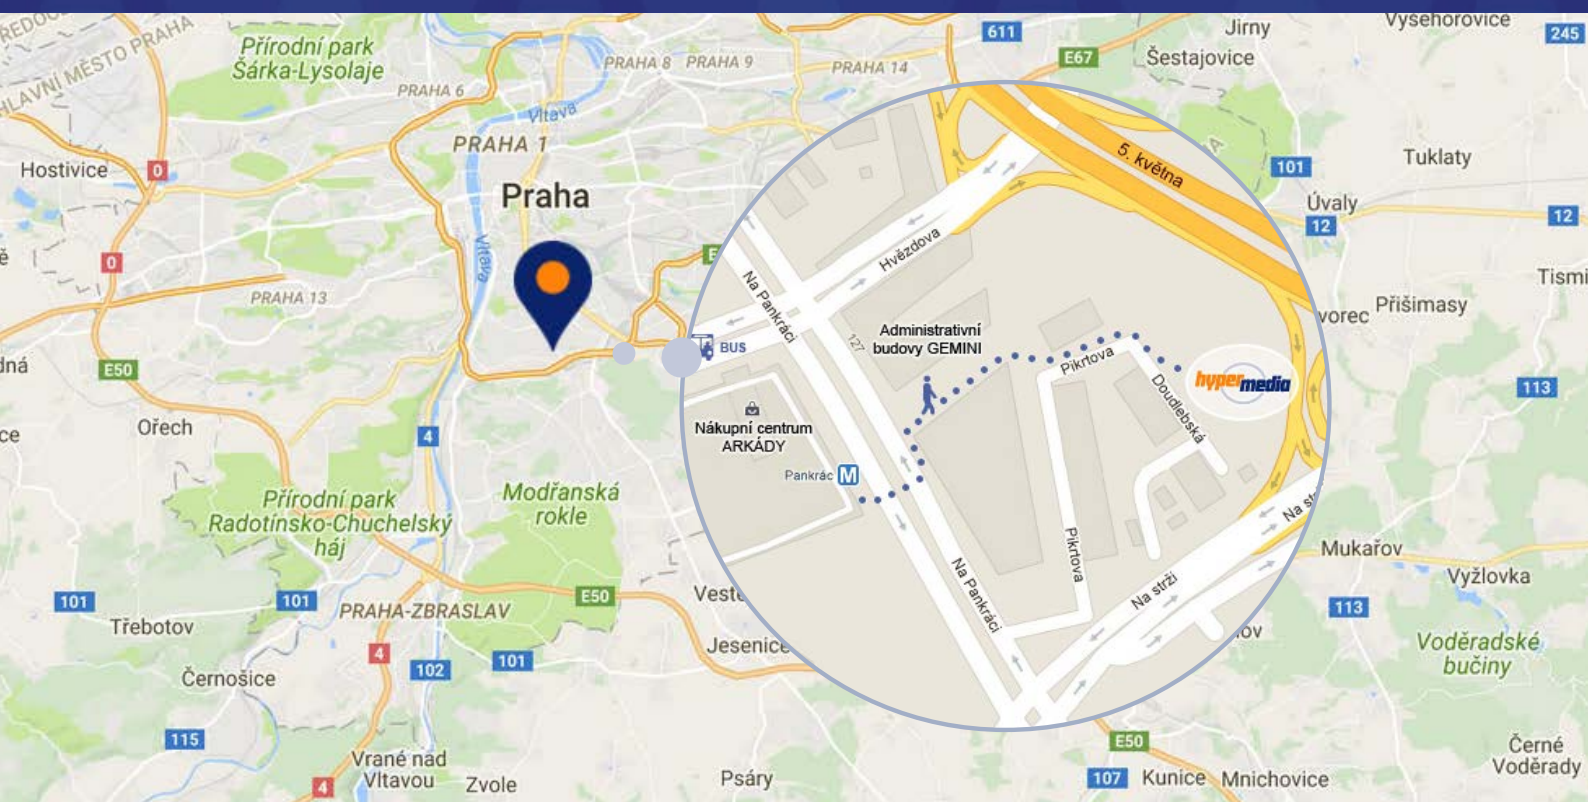

KONTAKTY

HyperMedia, a.s.

Doudlebská 1699/5, Praha 4 - Nusle, 140 00

IČ 27251748, DIČ CZ27251748

E-mail: info@hypermedia.cz

HYPERMEDIA

Obchodní oddělení

Tel.: +420 234 776 897

Tel.: +420 234 776 873

E-mail: reklama@hypermedia.cz

HyperOdvoz

PO-PÁ 8:00 - 18:00

Tel.: +420 296 303 403

E-mail: info@hyperodvoz.cz

Recepce

PO-PÁ 8:00 - 17:00

Tel.: +420 234 776 880

Fax: +420 234 776 776

www.hyperinzerce.cz | www.adresarfirem.cz | www.hyperzbozi.cz | www.hyperslevy.cz | www.hyperbydleni.cz | www.hyperreality.cz
www.hyperodvoz.cz | www.hyperprace.cz | www.hypersouteze.cz | www.katalogmobilu.cz | www.katalognotebooku.cz
www.katalogmonitoru.cz | www.katalogfotoaparatu.cz | www.katalog-tiskaren.cz | www.katalogautomobilu.cz | www.katalogmotocyklu.cz
www.aktualnivozy.cz | www.aktualnimoto.cz | www.aktualnistroje.cz | www.toprecepty.cz | www.topmoucniky.cz

HOTLINE: +420 234 776 880
E-mail: reklama@hypermedia.cz